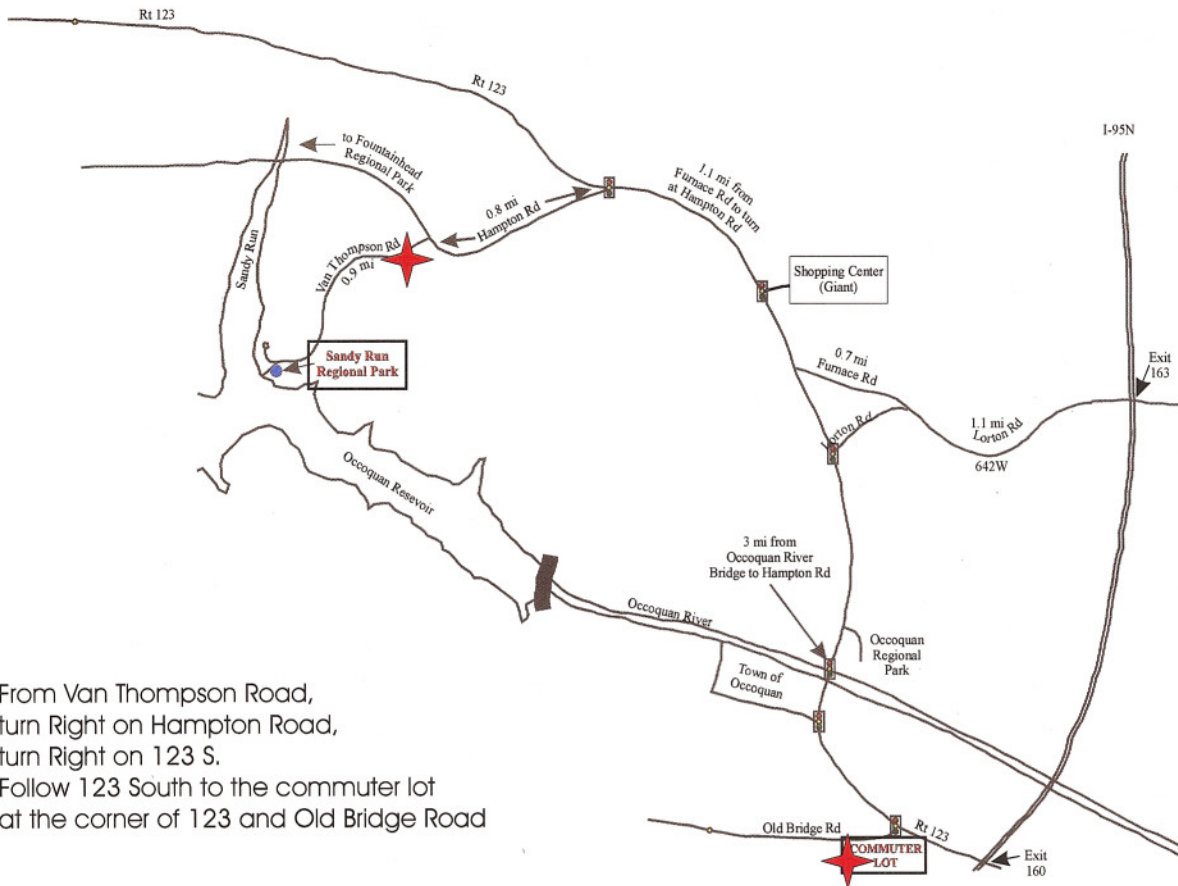

Directions to 123 commuter lot

From Van Thompson Road,
turn Right on Hampton Road,
turn Right on 123 S.
Follow 123 South to the commuter lot
at the corner of 123 and Old Bridge Road